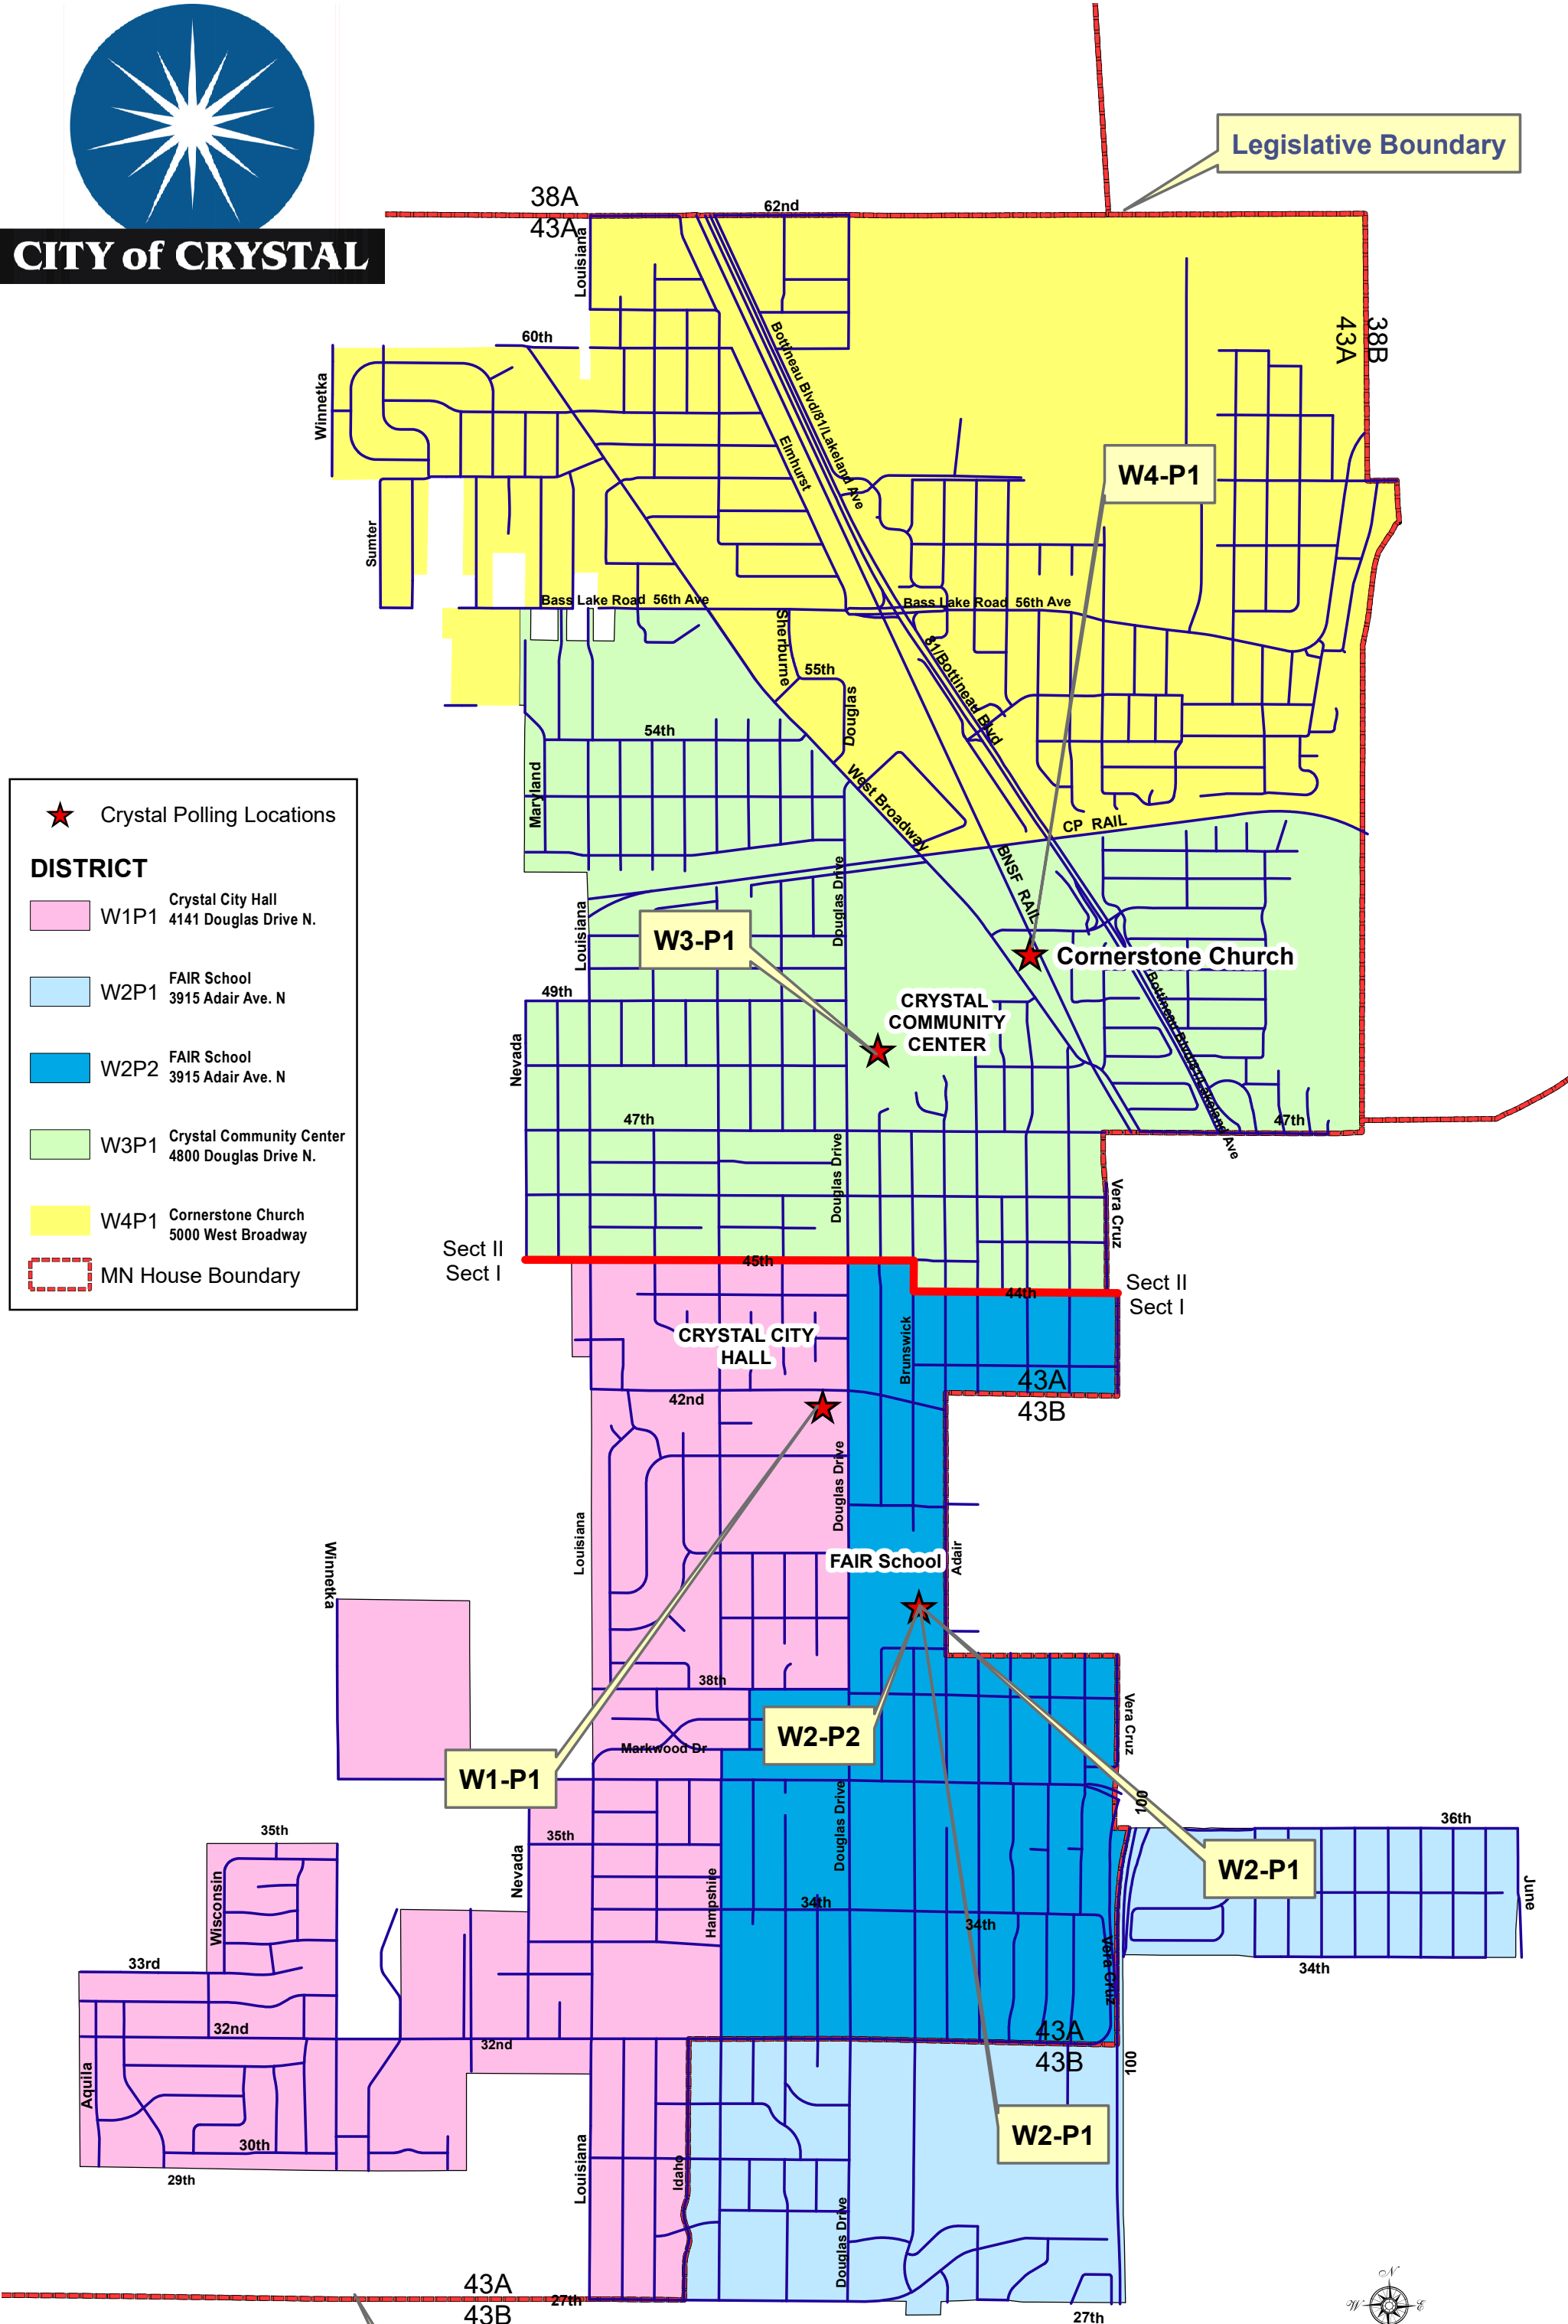

# CITY of CRYSTAL

Legislative Boundary

★ Crystal Polling Locations

**DISTRICT**

- W1P1 Crystal City Hall  
4141 Douglas Drive N.
- W2P1 FAIR School  
3915 Adair Ave. N
- W2P2 FAIR School  
3915 Adair Ave. N
- W3P1 Crystal Community Center  
4800 Douglas Drive N.
- W4P1 Cornerstone Church  
5000 West Broadway
- MN House Boundary

Legislative Boundary